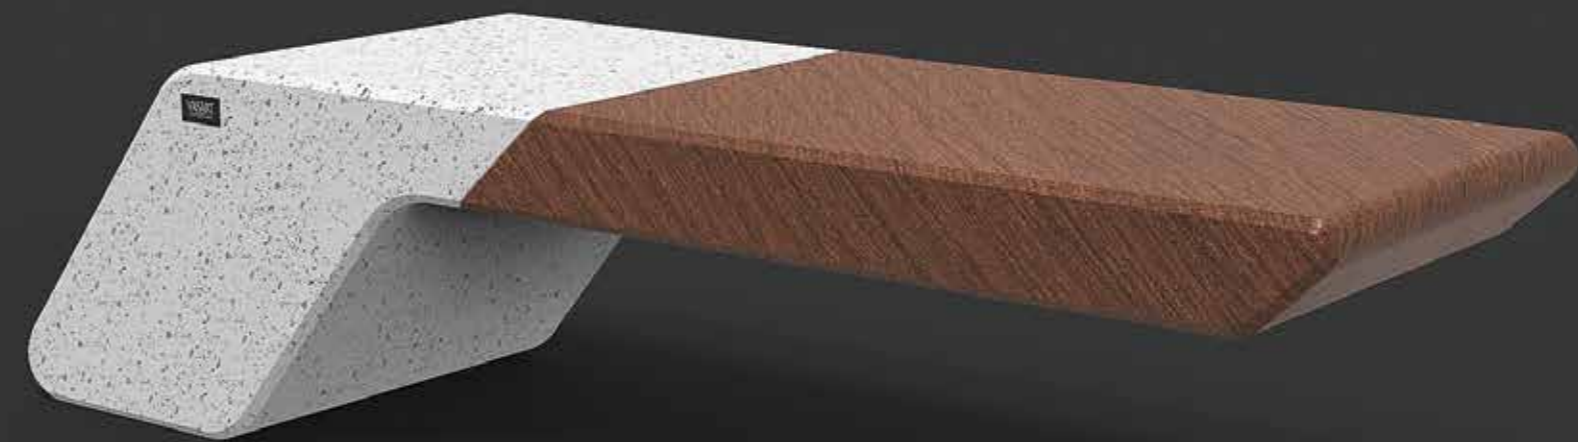

A material element which gets thinner and evolves upwards, creating a monobloc with multiples functions: seat, chaise-longue and table by combining the elements.

MATERIALI / MATERIALS

CLS
CONCRETE

pag.662

Disegni tecnici pagina 602

The product is available in:

SINGLE BENCH, MULTIFUNCTIONAL BENCH

Technical drawings page 602

METROPOLITAN Panchina / Bench

Panchina monoblocco dalle linee nette e squadrate che le conferiscono un carattere forte ed una presenza essenziale. Disponibile anche una versione con illuminazione led.

Monobloc bench with clear and squared lines that give it a strong character and an essential presence. Also available a version with led lighting.

MATERIALI / MATERIALS

CLS

CONCRETE

pag.662

FISSAGGIO / FIXING