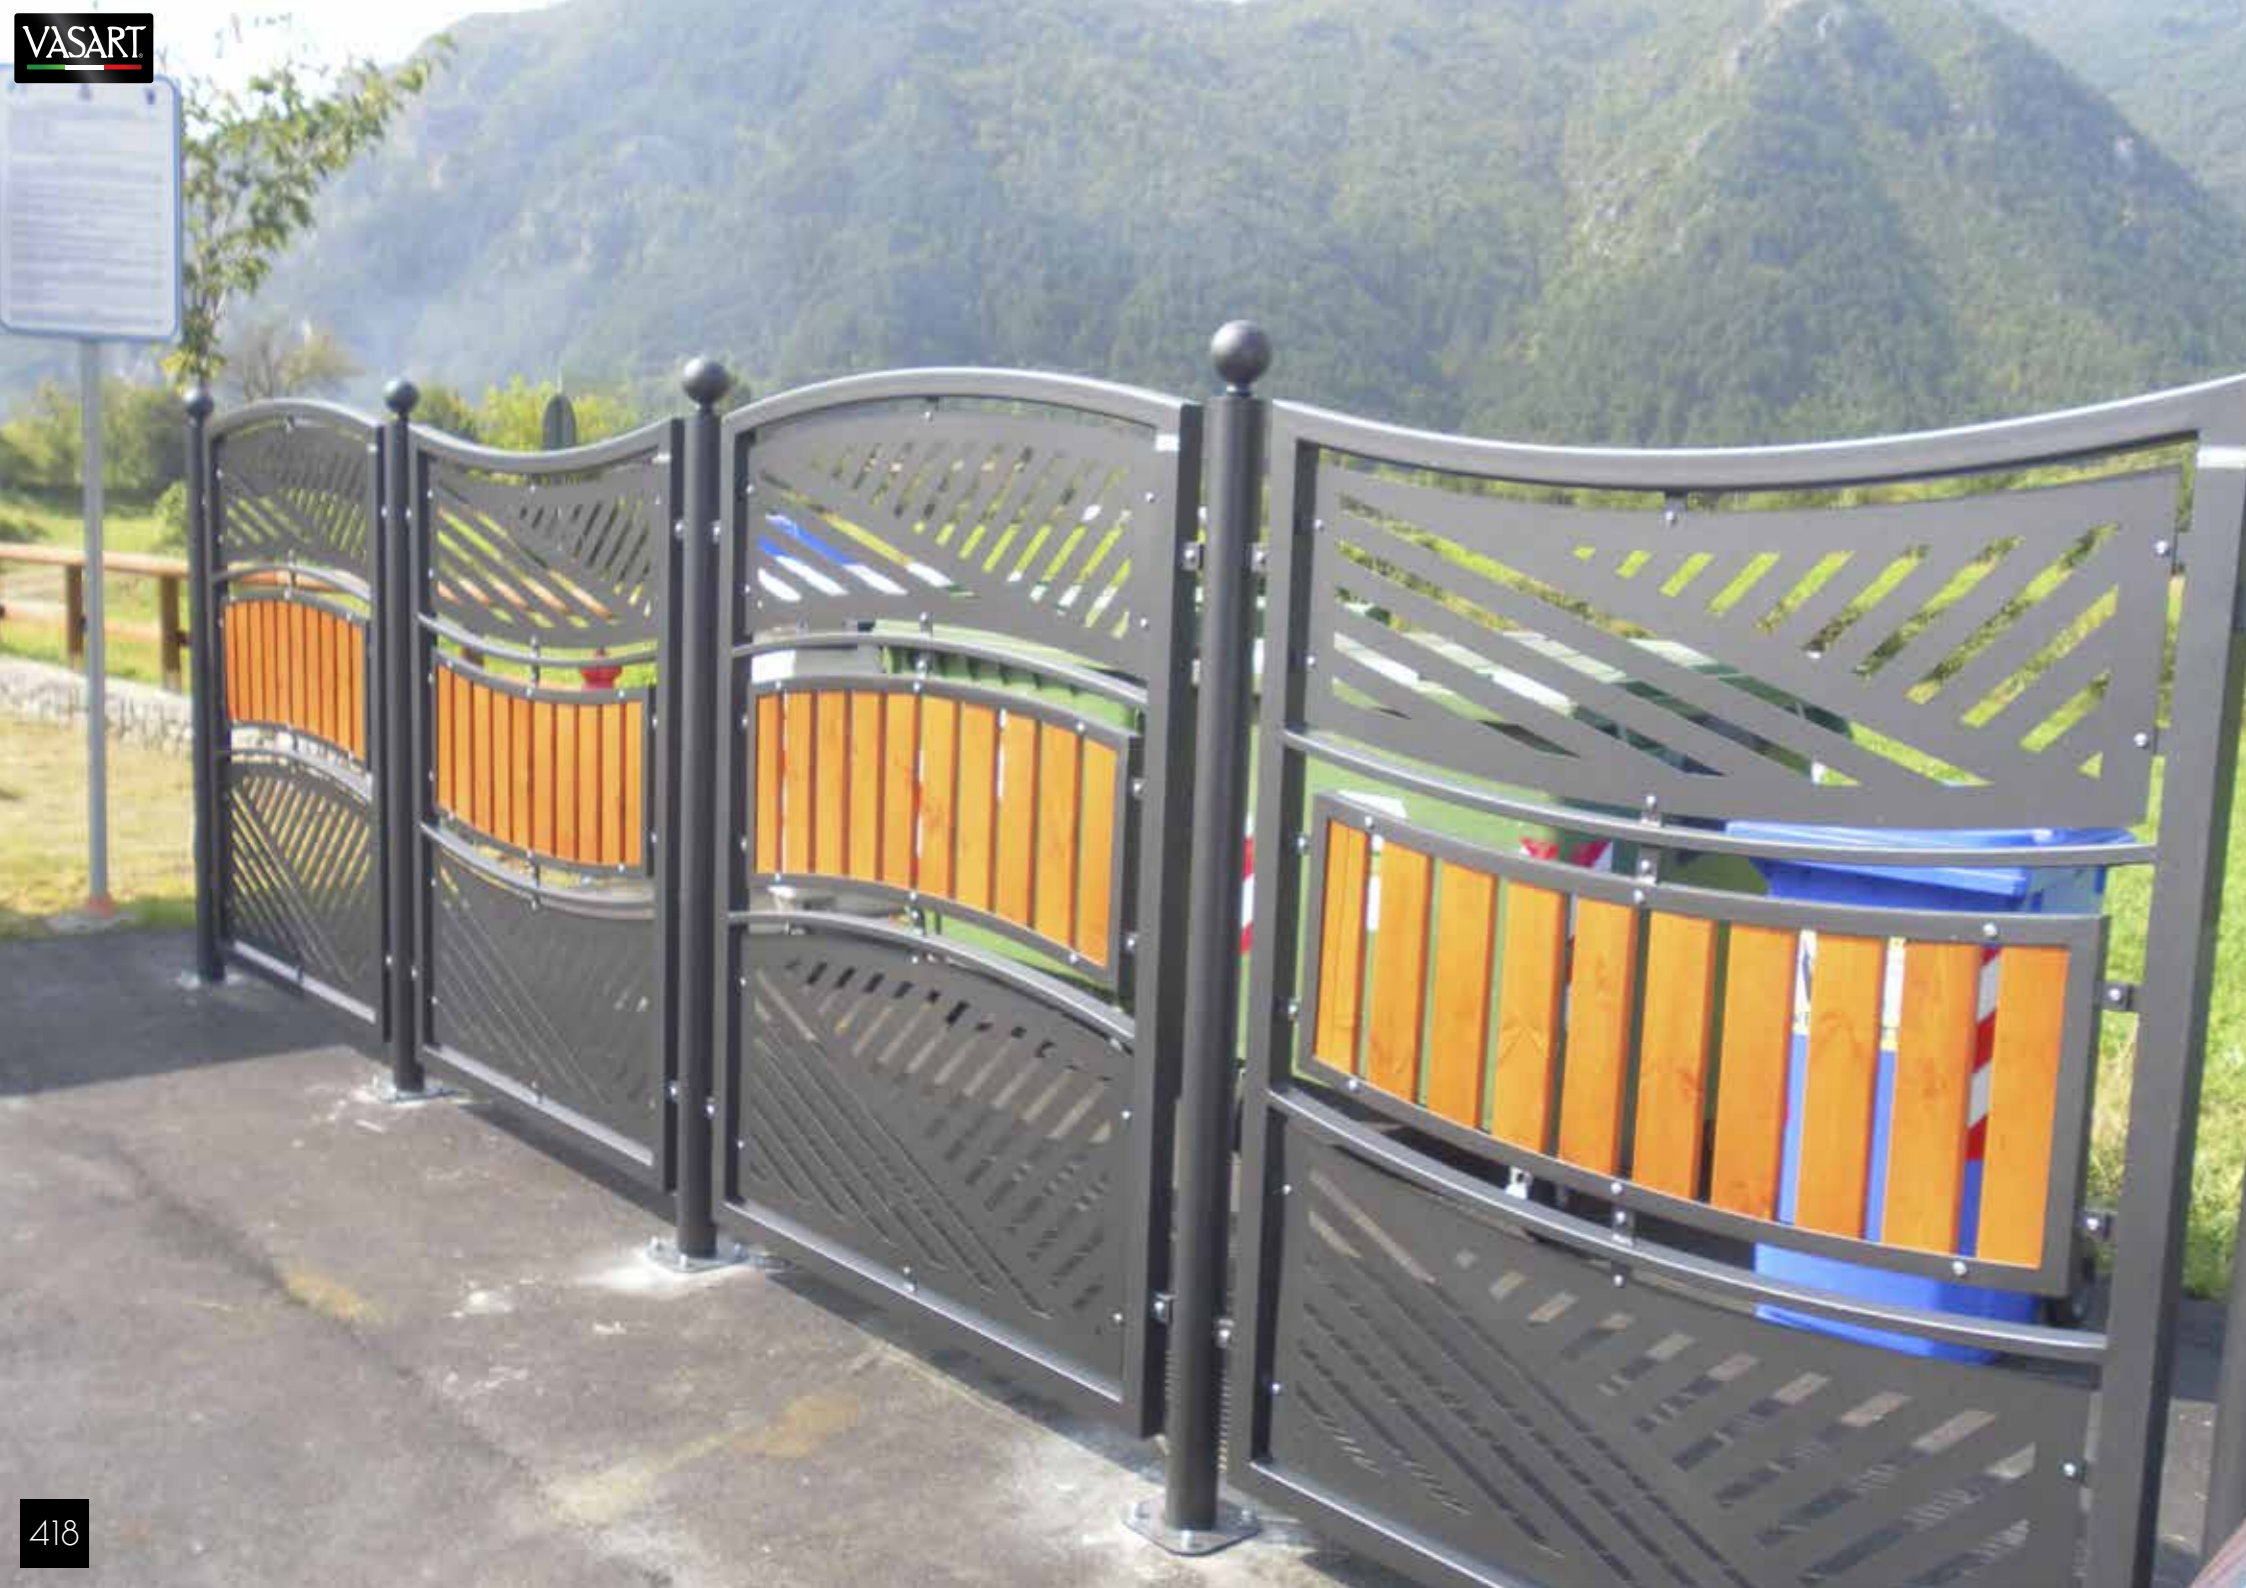

Disegni tecnici pagina 634

The product is available in two configurations.

Technical drawings page 634

ISOLE ECOLOGICHE
ECOLOGICAL ISLANDS

MAREA Isola ecologica / Ecological island

MATERIALI / MATERIALS

METALLO
VERNICIATO
PAINTED
METAL