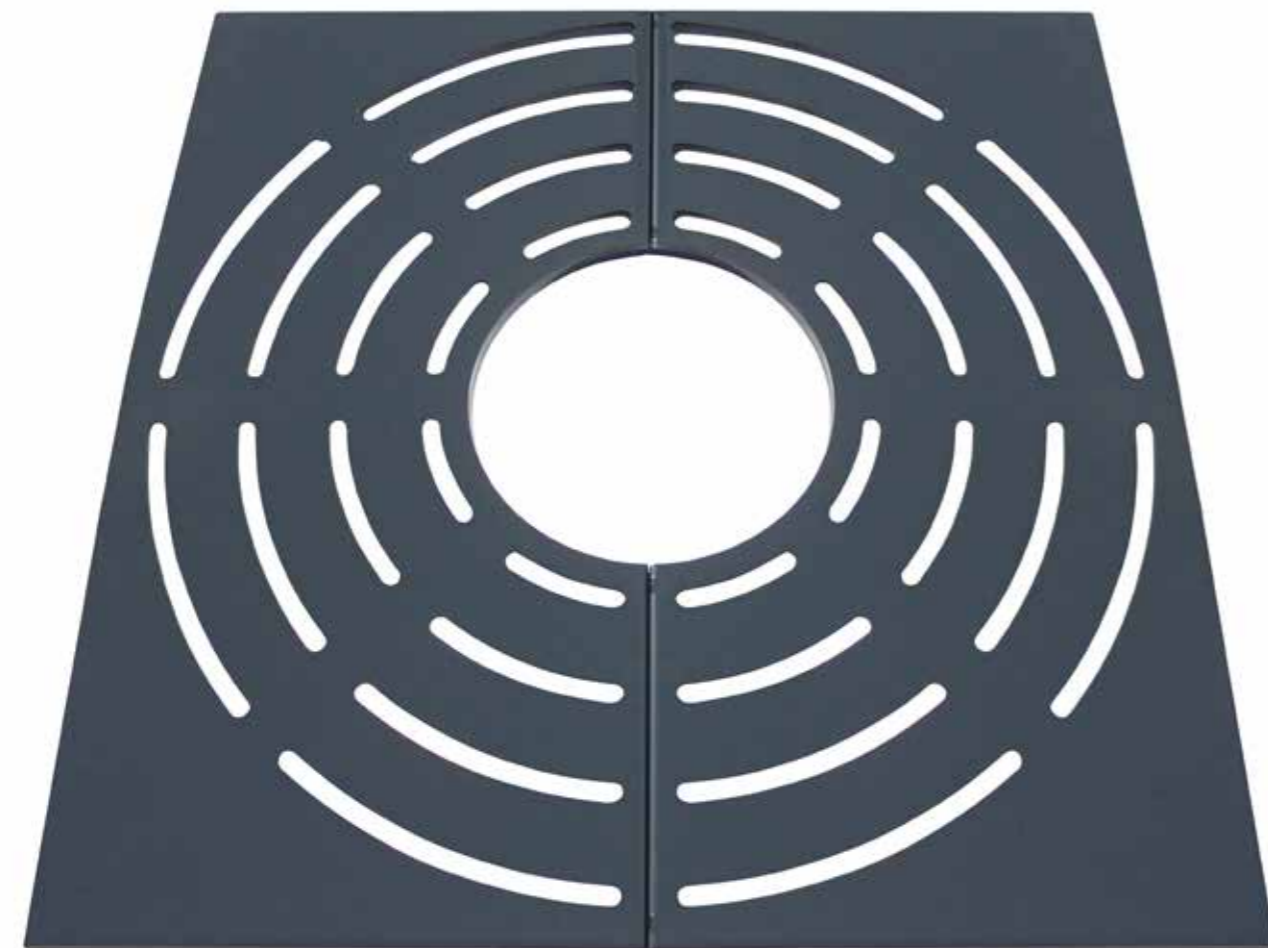

The product is available in many dimensions.

Technical drawings page 653

CENTRO

Griglia salvapiante / Tree grates

MATERIALI / MATERIALS

METALLO
VERNICIATO
PAINTED
METAL

pag.666

FISSAGGIO / FIXING