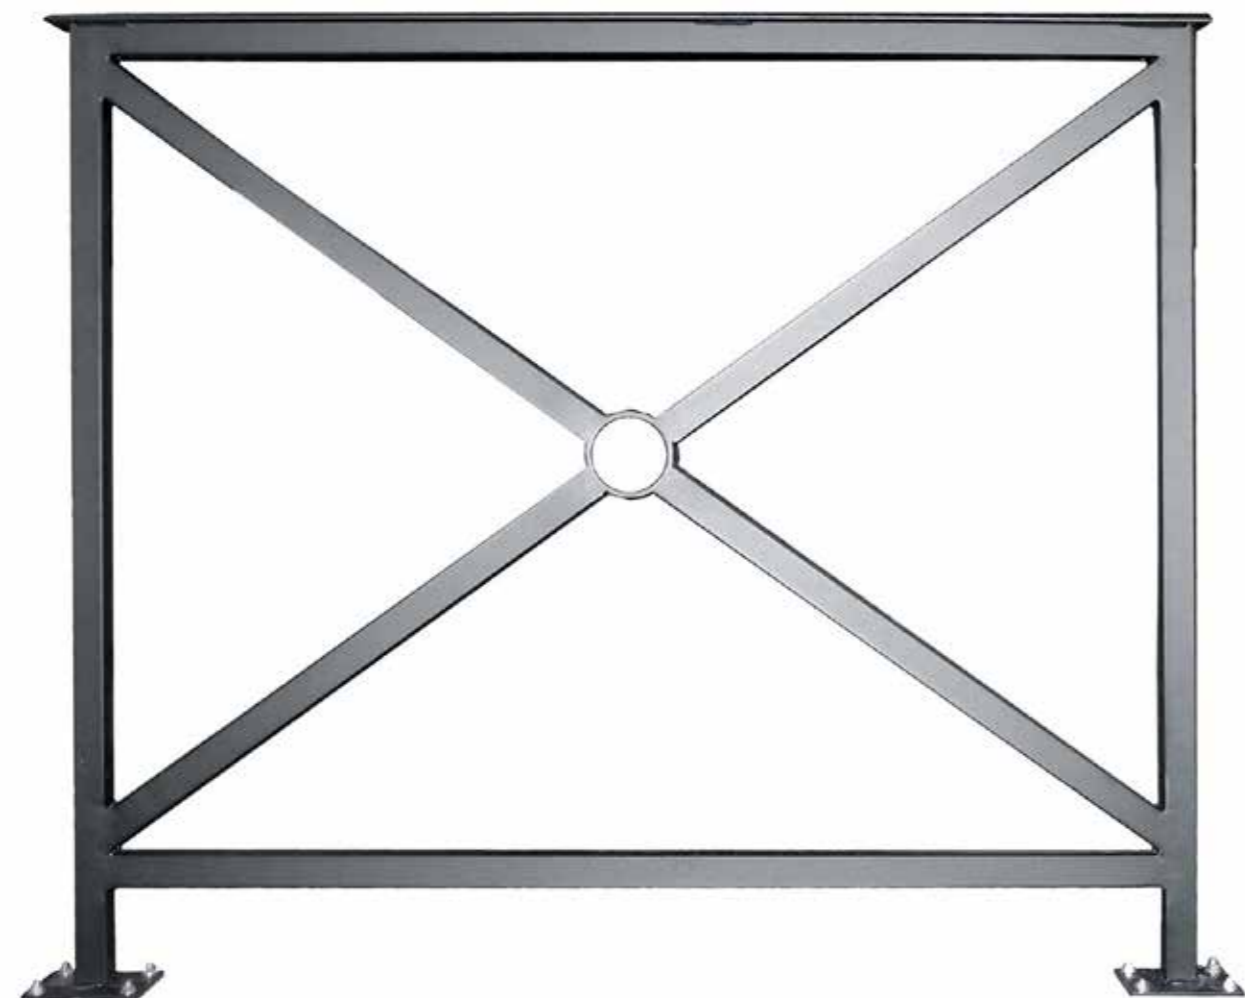

Disegni tecnici pagina 650

The product is available in many dimensions and configurations (head, middle).

Technical drawings page 650

SENNA

Transenna / Barrier

MATERIALI / MATERIALS

METALLO
VERNICIATO
PAINTED
METAL