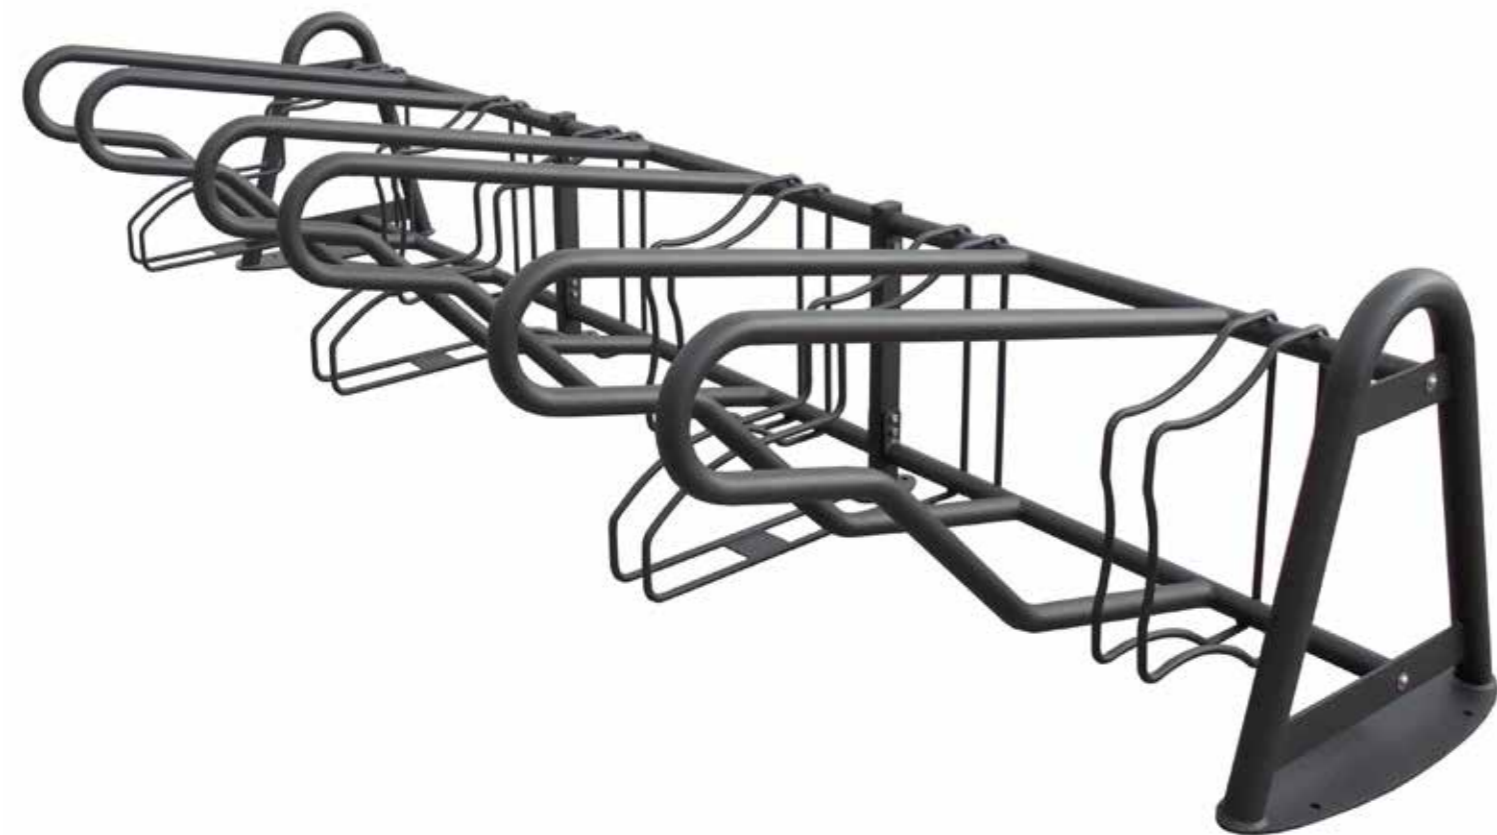

TEAM Portabici / Bike rack

MATERIALI / MATERIALS

METALLO
VERNICIATO
PAINTED
METAL

pag.666

FISSAGGIO / FIXING

Fissaggio a Terra / Ground Fixing

VERSIONI / VERSIONS

Il prodotto è disponibile in varie configurazioni.

Disegni tecnici pagina 641

The product is available in many configurations.

Technical drawings page 641