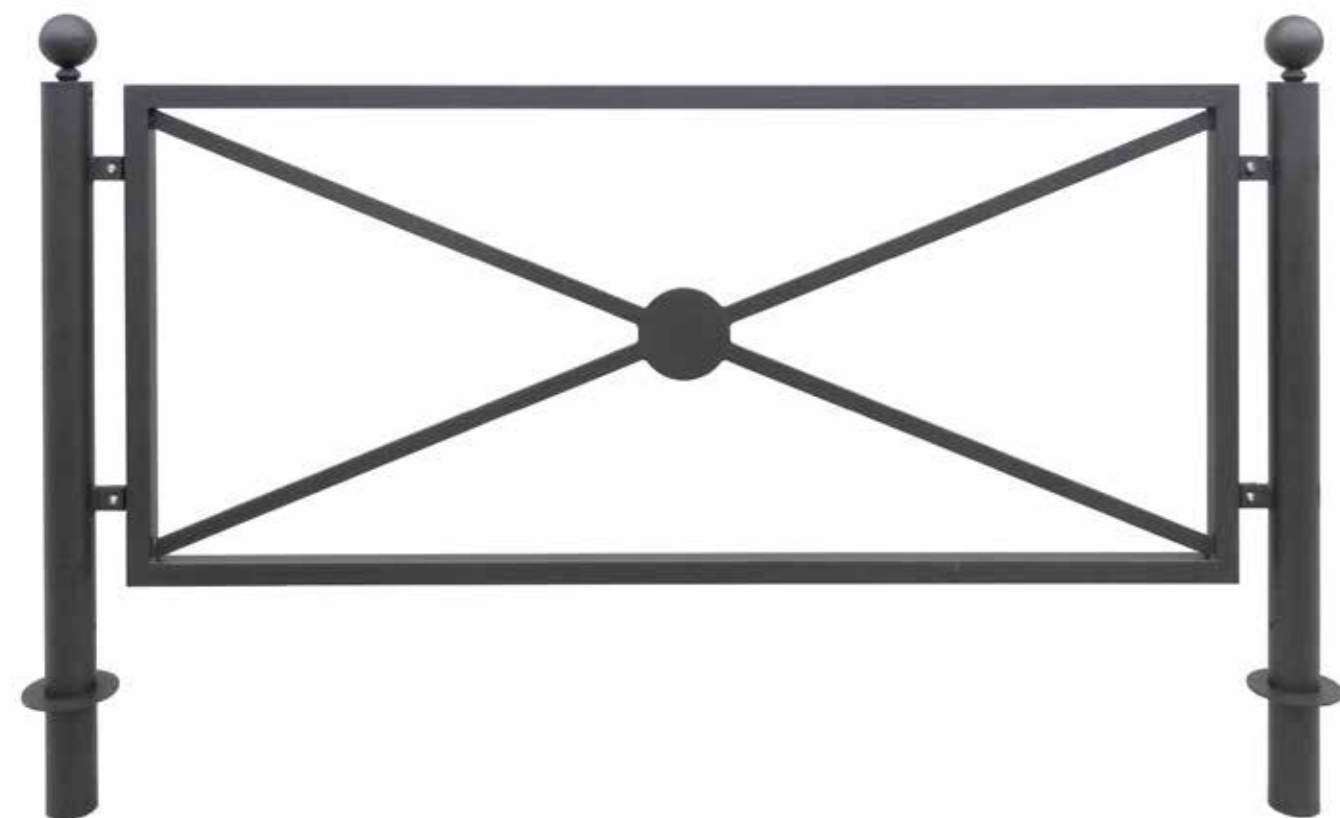

FOOTY Transenna / Barrier

MATERIALI / MATERIALS

METALLO
VERNICIATO
PAINTED
METAL

pag.666

FISSAGGIO / FIXING

Fissaggio a Terra Ground Fixing

VERSIONI / VERSIONS

Il prodotto è disponibile in varie configurazioni (testa,mezzo).

Disegni tecnici pagina 649

The product is available in many configurations (head, middle).

Technical drawings page 649