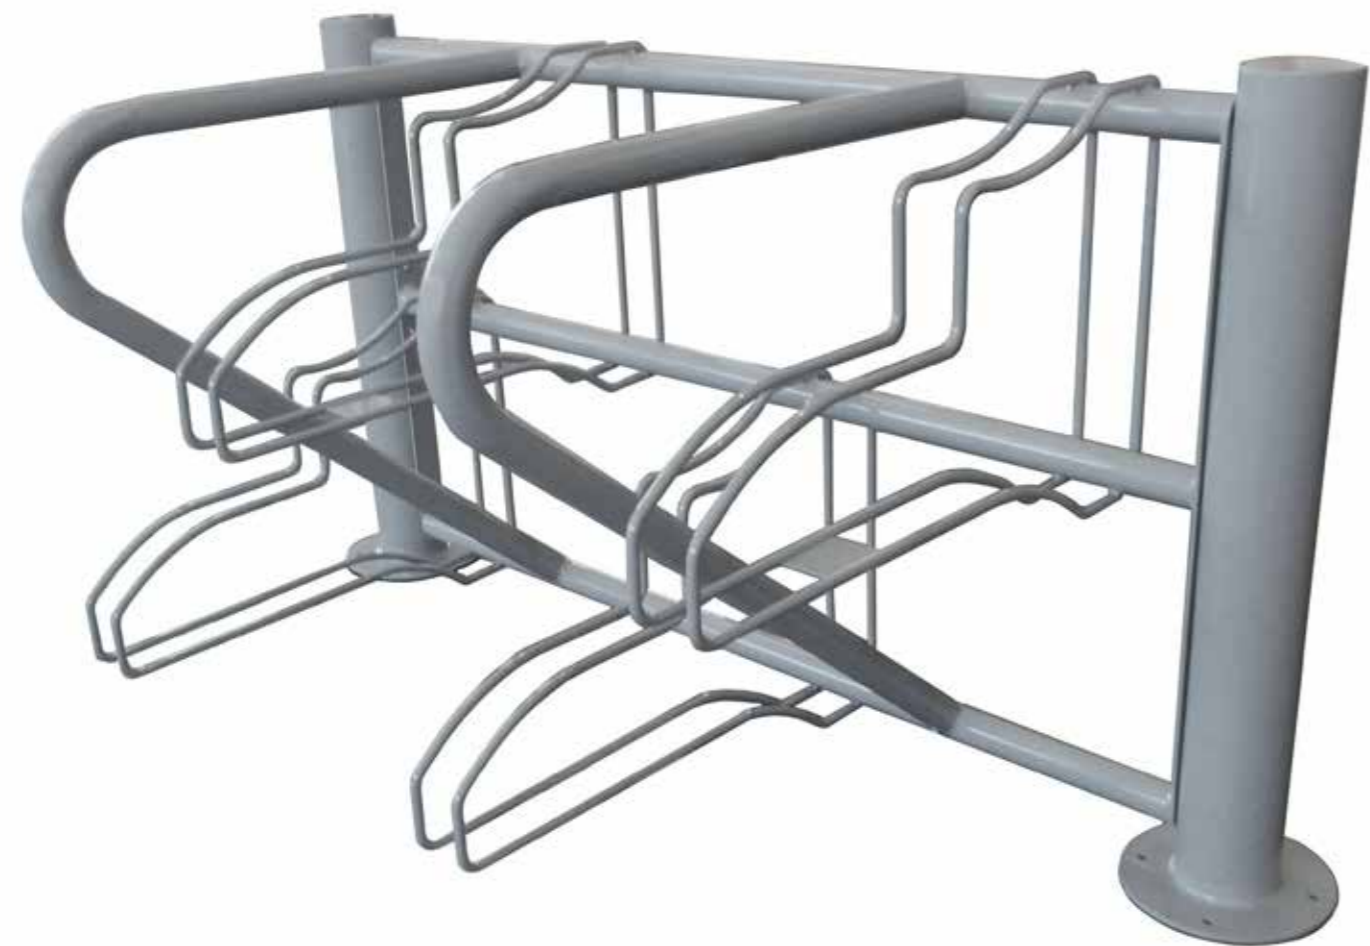

Disegni tecnici pagina 640

The product is available in many configurations.

Technical drawings page 640

DYNAMIC Portabici / Bike rack

MATERIALI / MATERIALS

METALLO
VERNICIATO
PAINTED
METAL

pag.666

FISSAGGIO / FIXING